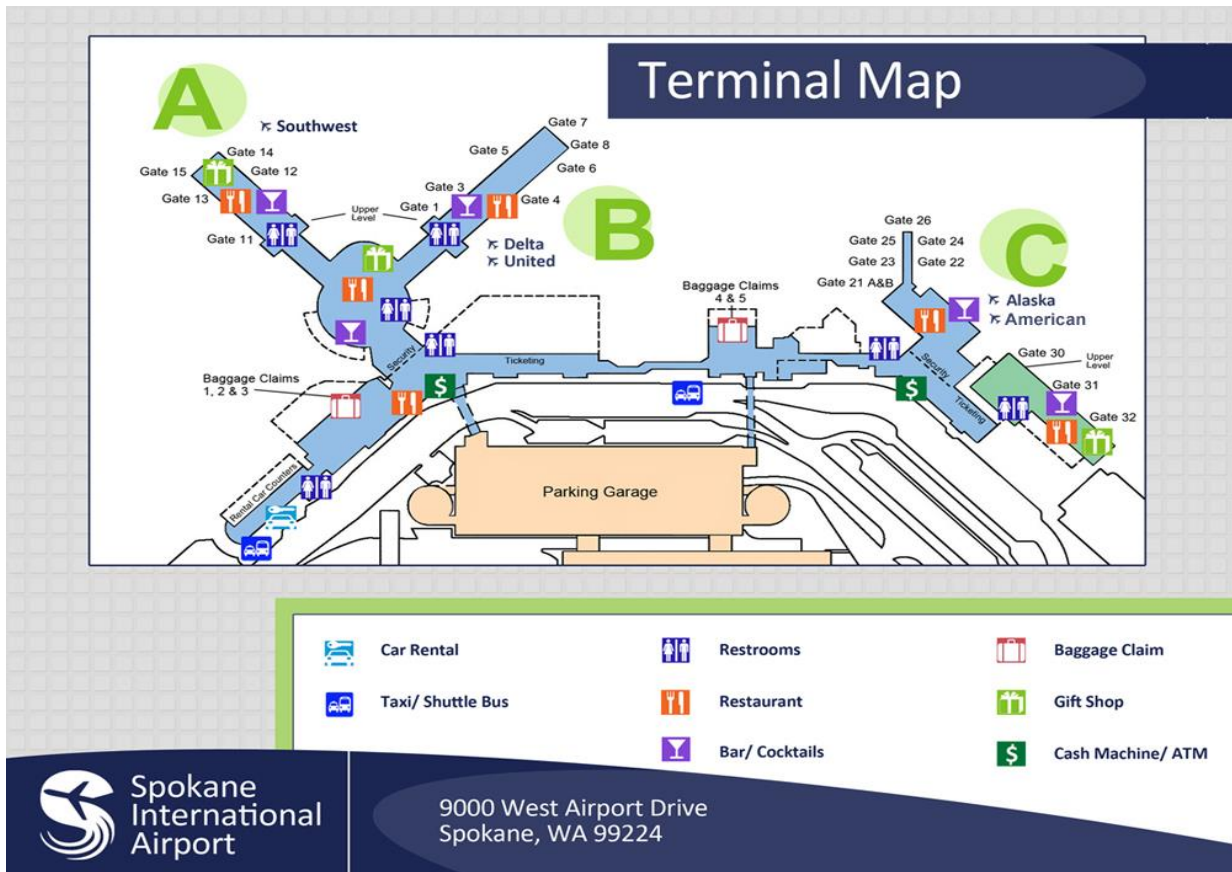

Spokane Airport Arrival Information

Please be sure the Transportation department has your current cell phone number

Concourse A & B

Airlines: Southwest, Delta and United

Flights from Concourse A & B will pick up luggage at Baggage Claim 1, 2 or 3. After you retrieve your luggage, please proceed through the rental car area and exit at the North end of the building. Your driver and a dark blue Coeur d'Alene Resort van will be parked in the Ground Transportation area.

Concourse C

Airlines: Alaska-Horizon and American Airlines

Flights from Concourse C will pick up luggage at Baggage Claim 4 or 5. After you retrieve your luggage, please proceed through the baggage Lobby to curbside immediately outside of the baggage lobby, and to the left of the crosswalk.